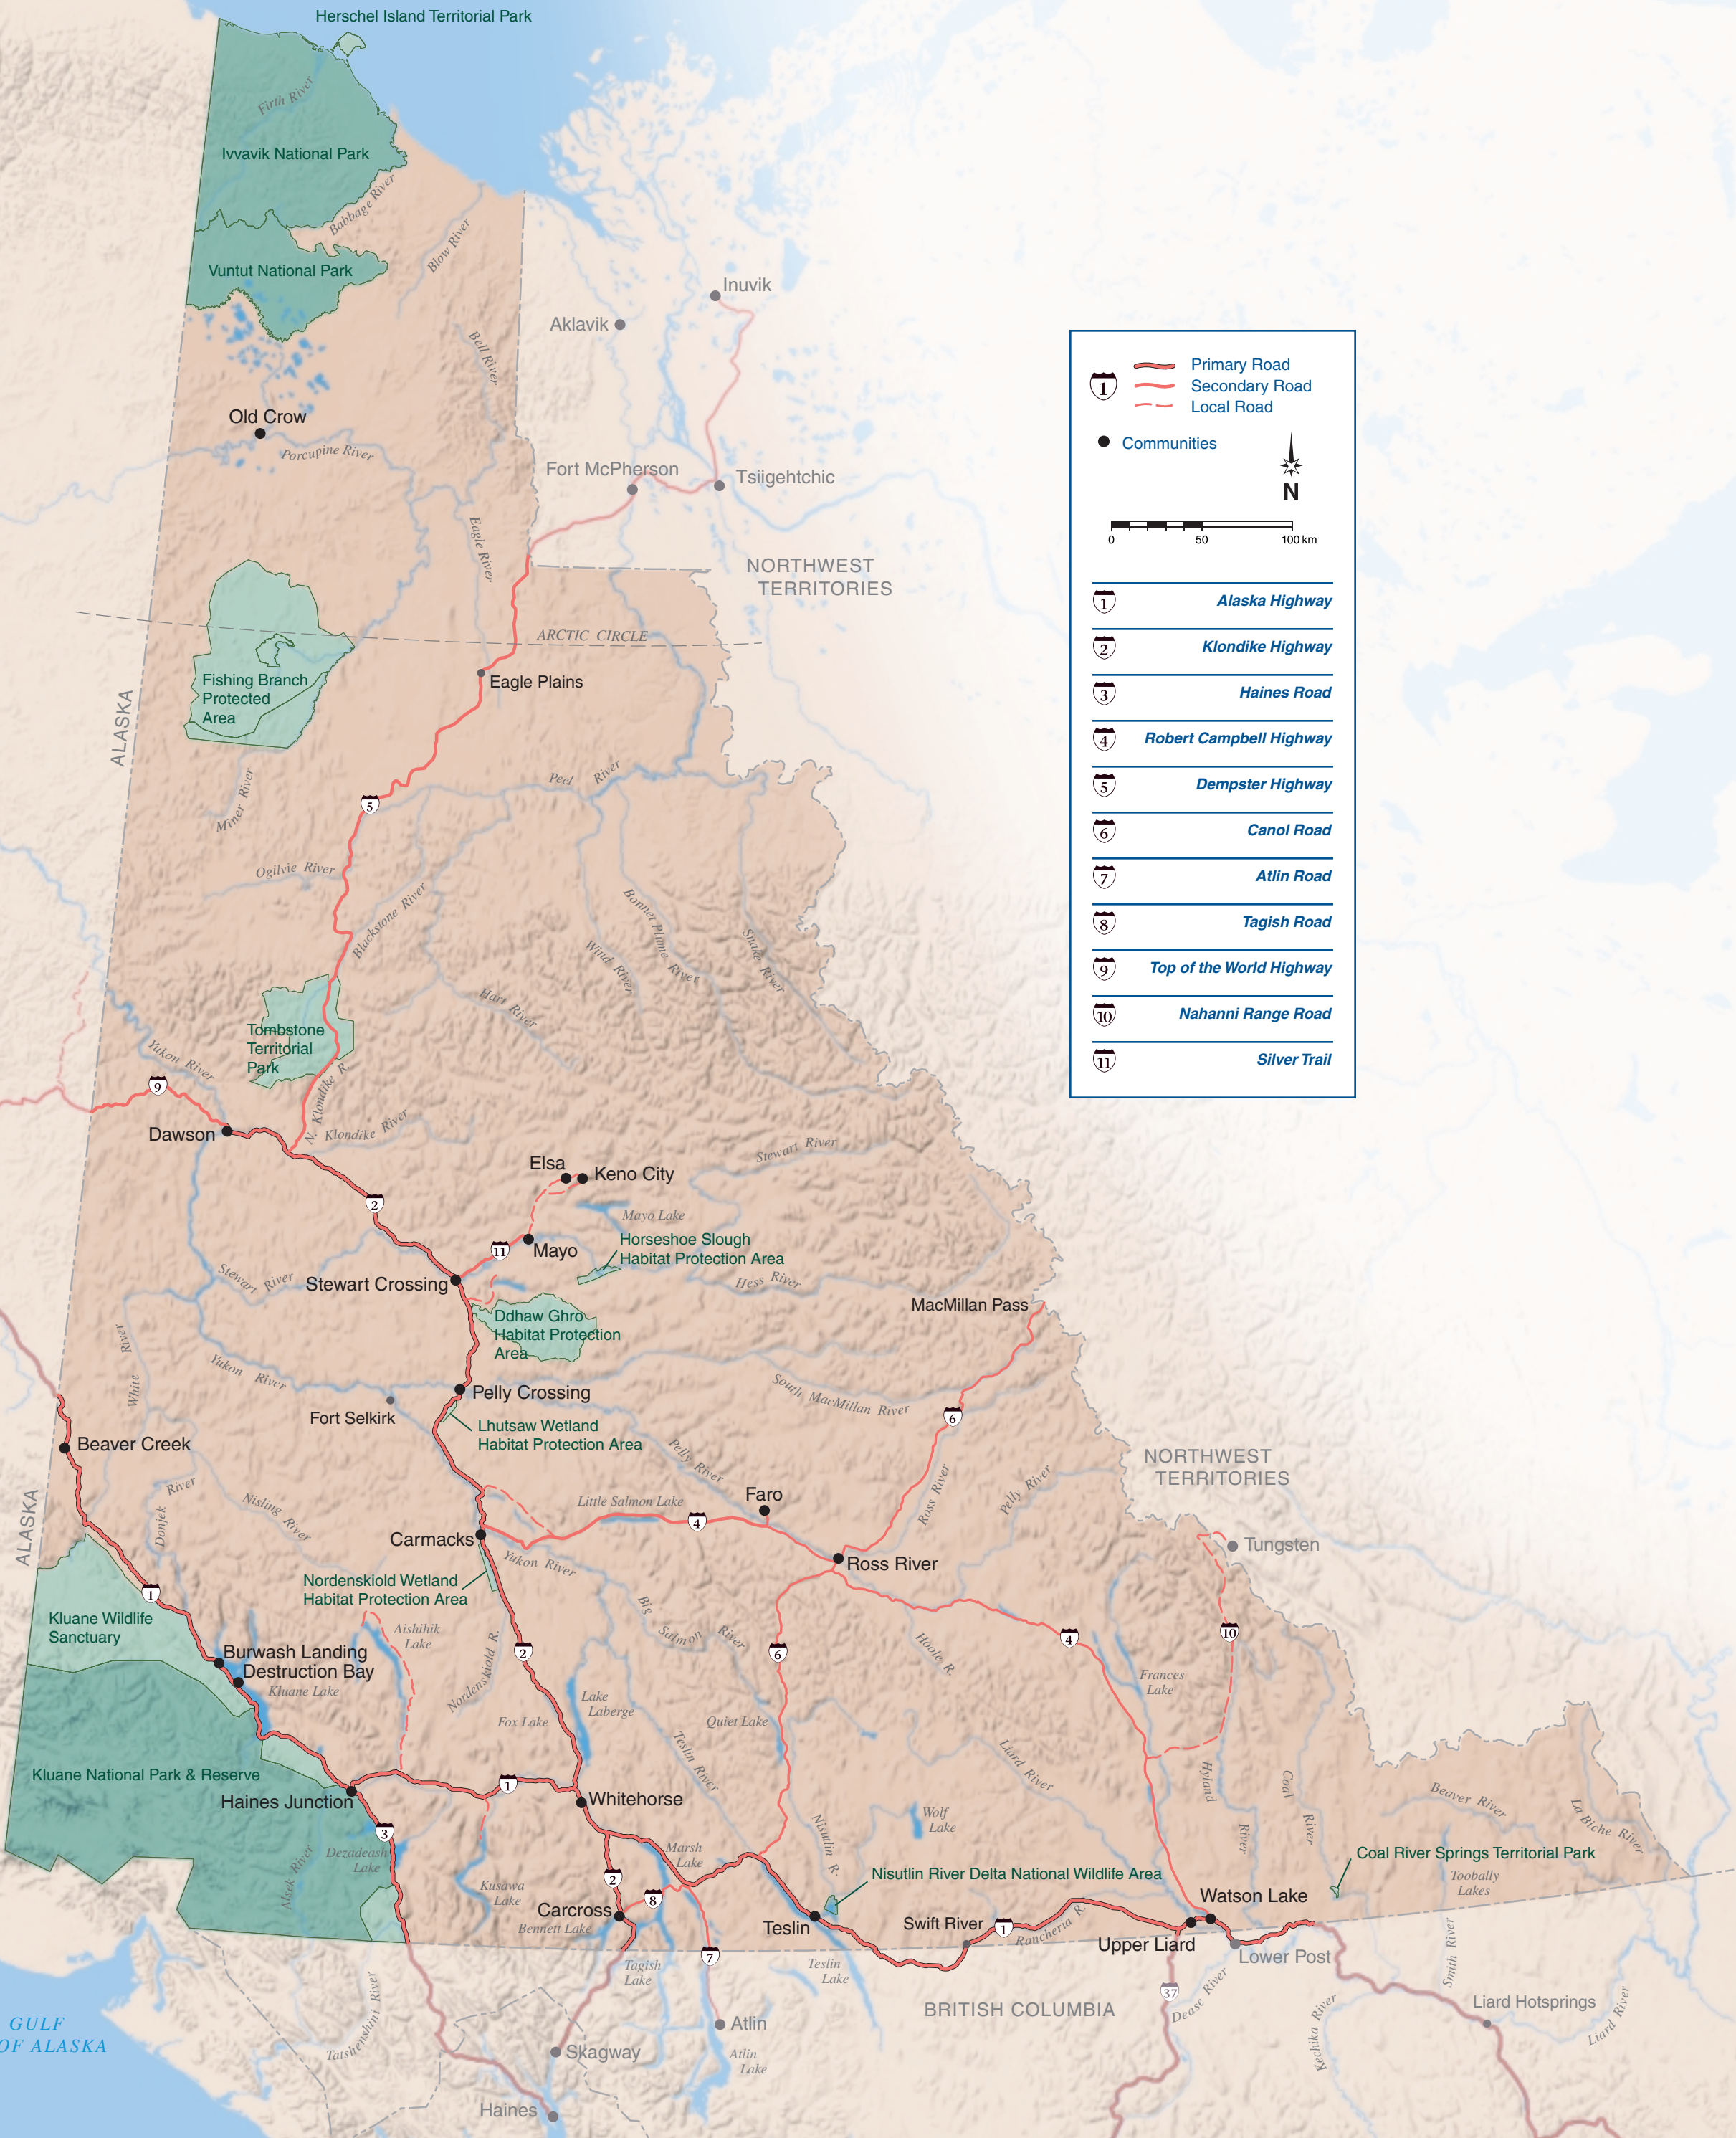

# Yukon Highway Map

BEAUFORT SEA

**Legend**

- Primary Road
- Secondary Road
- Local Road
- Communities

Scale: 0 50 100 km

North Arrow

1	Alaska Highway
2	Klondike Highway
3	Haines Road
4	Robert Campbell Highway
5	Dempster Highway
6	Canol Road
7	Atlin Road
8	Tagish Road
9	Top of the World Highway
10	Nahanni Range Road
11	Silver Trail